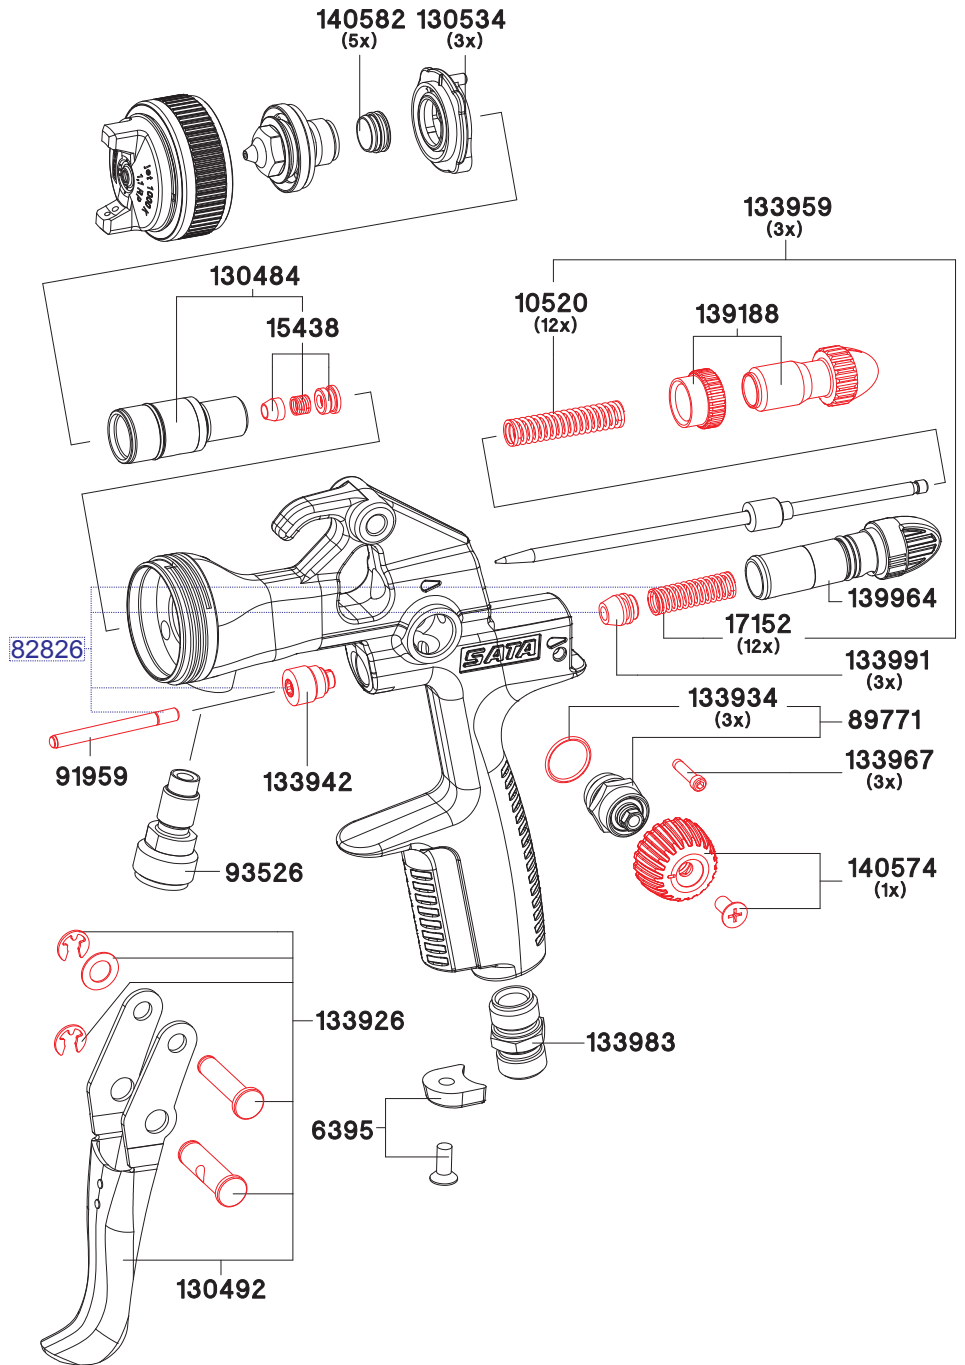

Spare Parts SATAJet® 1000 K

Original SATA spare parts to enhance the lifetime of the spray gun

Art. No./Descr.
6395
Pack of 4 CCS clips available in colours green, blue, red and black
10520
12 Springs
15438
Paint needle packing
17152
Pack of 12 springs
89771
Spindle, cpl., for round / flat spray control
91959
Air piston rod
93526
Stainless steel material connection
130484
Insert, cpl.
130492
Trigger kit packed in PVC bag
130534
Pack of 3 distribution rings
133926
Trigger sleeve kit
133934
Pack of 3 packings
133942
Seal retainer
133959
Set of springs with each 3 pieces paint needles/air piston springs
133967
Pack of 3 adjustment screws
133983
Air connection piece G1/4a
133991
Pack of 3 air piston heads
139188
Material flow control with counter nut
139964
Air micrometer for
140574
Control knob and screw (each 1)
140582
Pack of 5 sealing elements

All prices are suggested list prices. Errors, technical modifications and printing errors reserved.

9050 Tool kit

- High performance grease, 3g tube
- Extraction tool
- Paint strainer
- Cleaning brush
- Allen wrench 2 mm width
- Allen wrench 4 mm width
- Universal wrench

Art. No./Descr.

130542

Repair Kit

82826

Air piston service unit